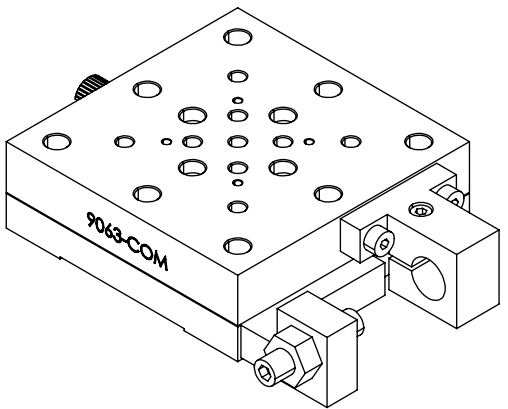

**MODEL # 9063-COM [9063-COM-M]**

Gothic-Arch X Translation Stage  
 65 x 65 mm, 1/4-20 [M6] & #8-32,  
 Threads, No Baseplate.

THIRD ANGLE  
 PROJECTION