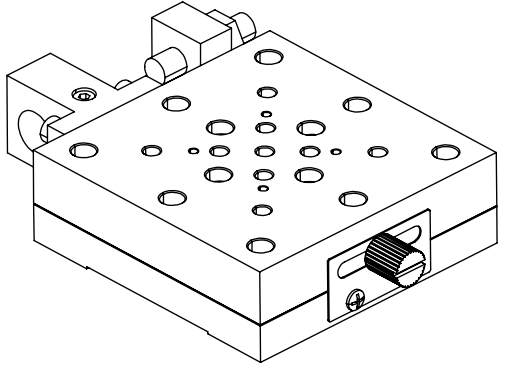

**MODEL # 9063-COM [9063-COM-M]**

Gothic-Arch X Translation Stage  
 65 x 65 mm, 1/4-20 [M6] & #8-32,  
 Threads, No Baseplate.

THIRD ANGLE  
 PROJECTION