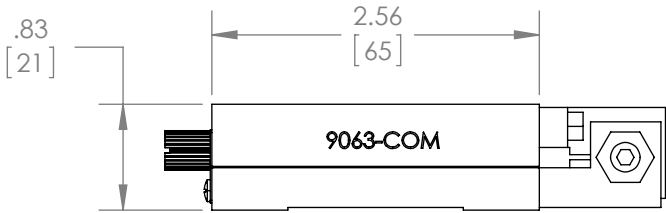

**MODEL # 9063-COM [9063-COM-M]**

Gothic-Arch X Translation Stage  
 65 x 65 mm, 1/4-20 [M6] & #8-32,  
 Threads, No Baseplate.

THIRD ANGLE  
 PROJECTION