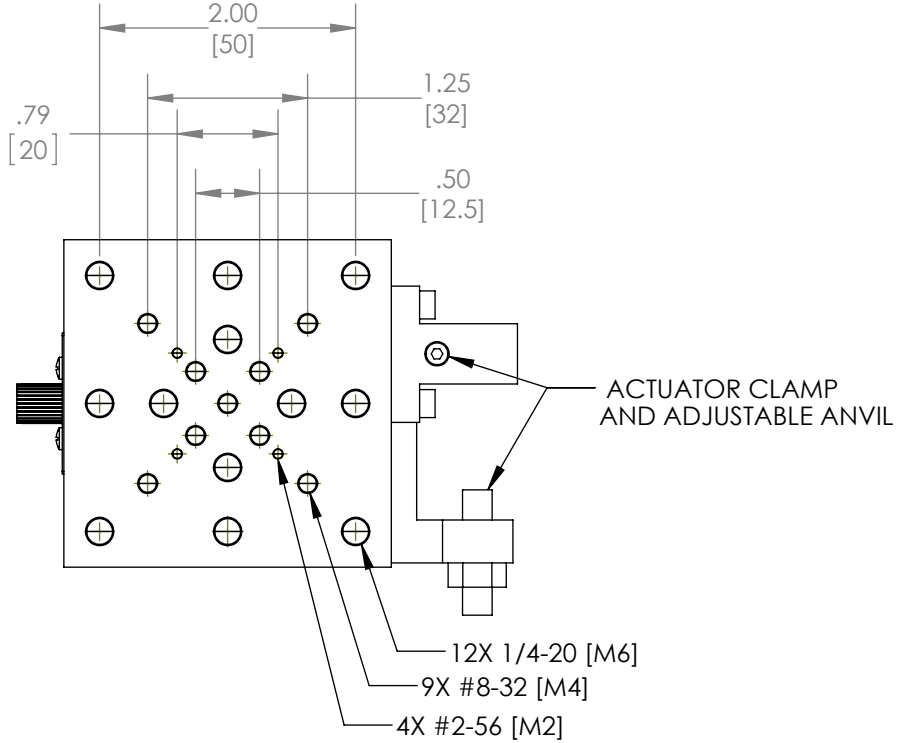

**MODEL # 9063-COM [9063-COM-M]**

Gothic-Arch X Translation Stage  
 65 x 65 mm, 1/4-20 [M6] & #8-32,  
 Threads, No Baseplate.

THIRD ANGLE  
 PROJECTION