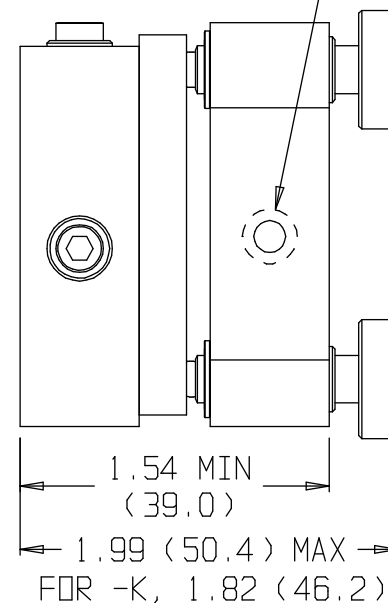

6-32 NYLON TIP  
SET SCREW

2X CLEARS 8-32  
(M4) SOC HD FOR POST  
OR PEDESTAL MOUNTING

FOR PRECISION FIBER ALIGNMENT,  
USE COUNTERBORED HOLES FOR  
CONNECTING TILT STAGE TO  
TRANSLATION STAGE. TRANSLATION STAGE  
MAY BE FLIPPED FOR LEFT HANDED USE.

## 9095 FIBER LAUNCHER

 New Focus™