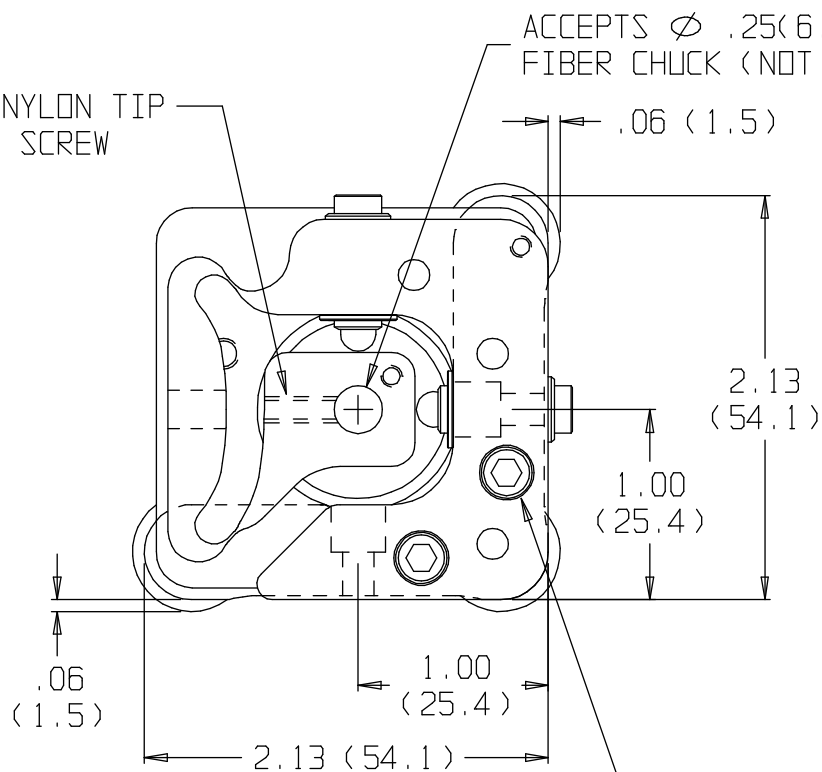

6-32 NYLON TIP  
SET SCREW

2X CLEARS 8-32  
(M4) SOC HD FOR POST  
OR PEDESTAL MOUNTING

FOR PRECISION FIBER ALIGNMENT,  
USE COUNTERBORED HOLES FOR  
CONNECTING TILT STAGE TO  
TRANSLATION STAGE. TRANSLATION STAGE  
MAY BE FLIPPED FOR LEFT HANDED USE.

## 9095 FIBER LAUNCHER

 New Focus™