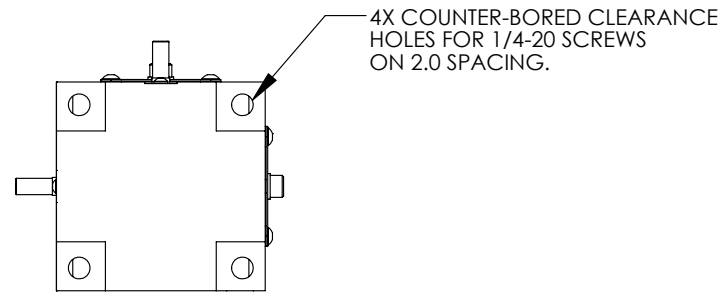

DS65-XY

RIGHT-HANDED VERSION

2X 1/8" HEX KEY ADJUSTING SCREWS

BOTTOM VIEW