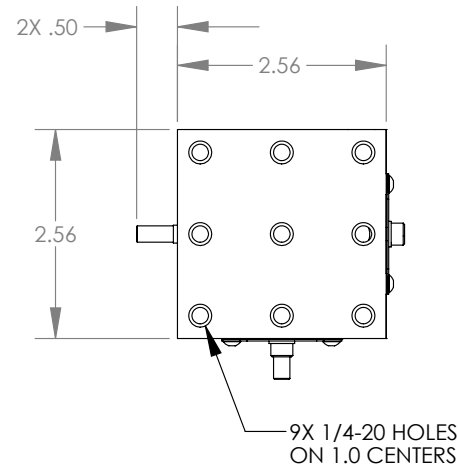

DS65-XY

RIGHT-HANDED VERSION

2X 1/8" HEX KEY ADJUSTING SCREWS

BOTTOM VIEW