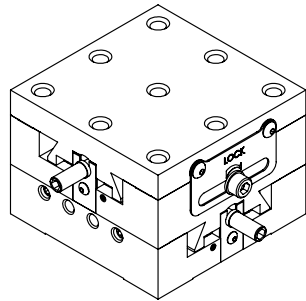

DS65-XY

RIGHT-HANDED VERSION

2X 1/8" HEX KEY ADJUSTING SCREWS

BOTTOM VIEW