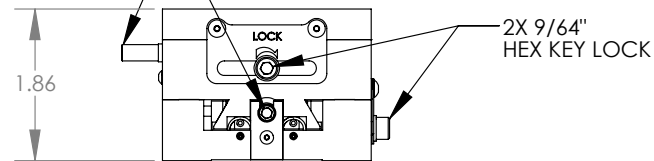

DS65-XY

RIGHT-HANDED VERSION

2X 1/8" HEX KEY ADJUSTING SCREWS

BOTTOM VIEW