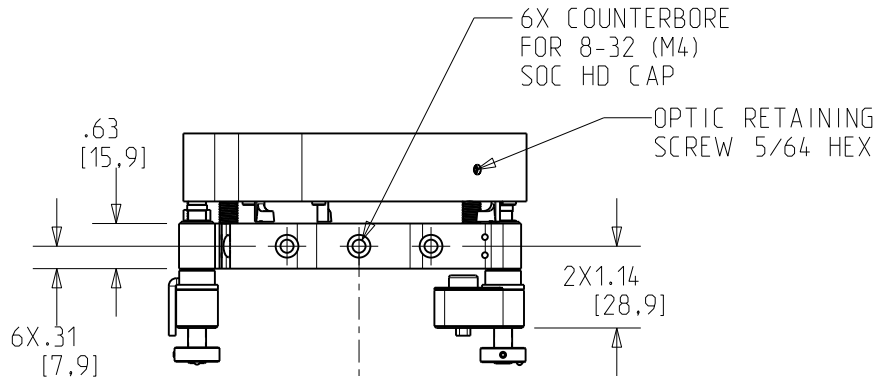

New Focus™

A Newport Corporation Brand

SCALE 3:8 | REV 2

8824-AC, MOUNT, 4" CAPTURED, MOTORIZED

©2009 NEWPORT CORP., ALL RIGHTS RESERVED.

SECTION A-A

Unless otherwise noted, dimensions are in inches with metric dimensions in mm in brackets