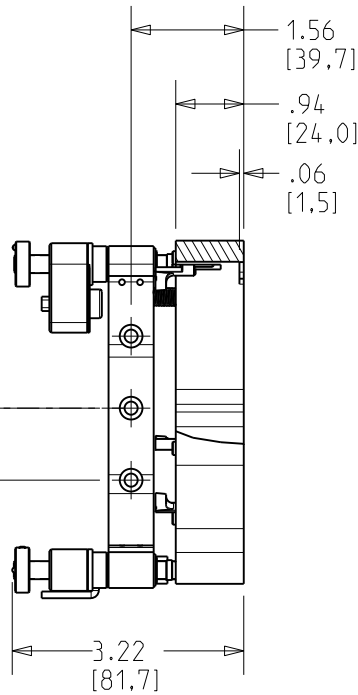

New Focus™

A Newport Corporation Brand

SCALE 3:8 | REV 2

8824-AC, MOUNT, 4" CAPTURED, MOTORIZED

©2009 NEWPORT CORP., ALL RIGHTS RESERVED.

SECTION A-A

Unless otherwise noted, dimensions are in inches with metric dimensions in mm in brackets