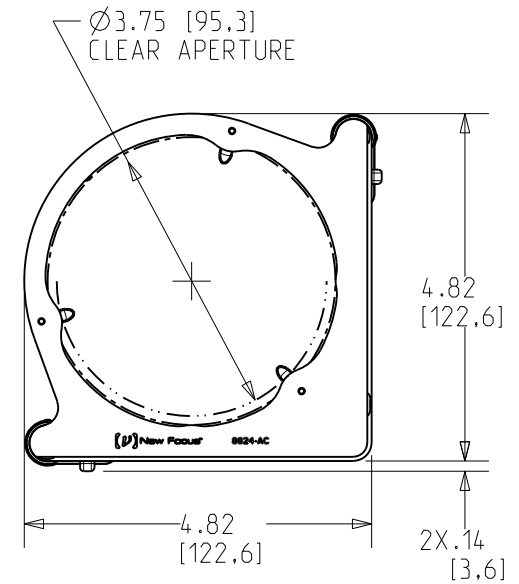

New Focus™

A Newport Corporation Brand

SCALE 3:8 | REV 2

8824-AC, MOUNT, 4" CAPTURED, MOTORIZED

©2009 NEWPORT CORP., ALL RIGHTS RESERVED.

SECTION A-A

Unless otherwise noted, dimensions are in inches with metric dimensions in mm in brackets