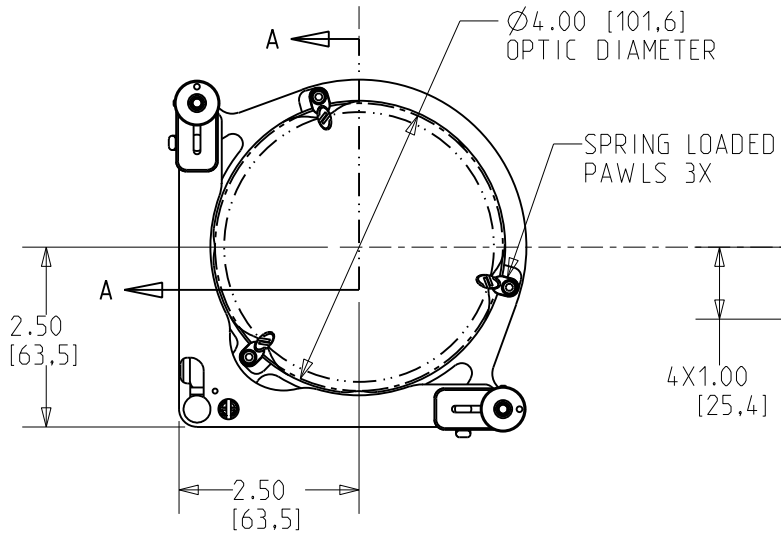

New Focus™

A Newport Corporation Brand

SCALE 3:8 | REV 2

8824-AC, MOUNT, 4" CAPTURED, MOTORIZED

©2009 NEWPORT CORP., ALL RIGHTS RESERVED.

SECTION A-A

Unless otherwise noted, dimensions are in inches with metric dimensions in mm in brackets