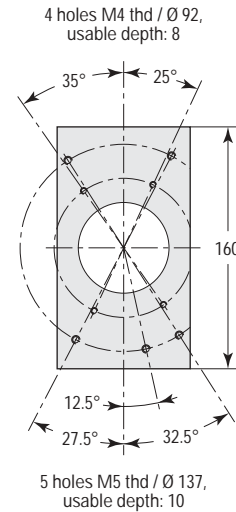

EQ120 Interface Plate