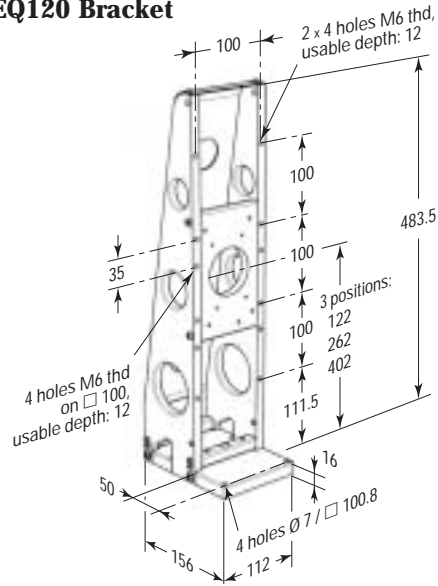

EQ120 & EQ180

Right Angle Brackets for ILS & IMS Stages

Key Features

- *Black anodized aluminum brackets for vertical mounting of ILS, IMS, and RV series stages*
- *Compatible with metric and English products*
- *Extra light and stiff design*
- *One version fits all travels (EQ180 only for IMS300 and IMS400)*
- *Vertical arm adjustable for perfect orthogonal alignment*

XZ assembly made of an IMS600 stage, one EQ180 bracket and one vertical mounted IMS400 stage.

Ordering Information

Model	Horizontal mounting compatibility	Vertical mounting compatibility	Weight
EQ120	ILS (remove the stage top plate); IMS	ILS (all travel); RV80; RV120	3.1 kg
EQ180	IMS (remove the stage top plate)	IMS300; IMS400; RV120; RV160	9.6 kg

XYZ assembly made of two IMS stages, one EQ120 bracket and one vertical mounted ILS250 stage.

XΘY assembly made of an ILS250 translation stage, an EQ120 bracket and an RV80 rotation stage.

EQ120 Bracket