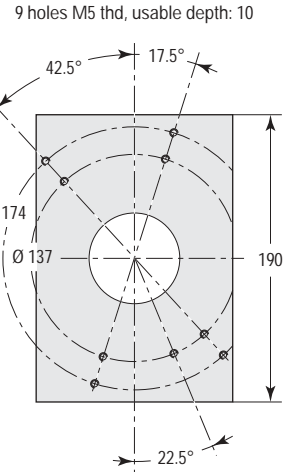

EQ180 Interface Plate

Newport Corporation, 1791 Deere Avenue, Irvine, CA 92606

Telephone: 800-222-6440, 949-863-3144, Facsimile: 949-253-1680, sales@newport.com

Newport Corporation, Irvine, California, has been certified compliant with ISO 9001 by the British Standards Institution.

Belgium Newport BV, filiaal Belgie Tel: +32-(0)16-402927 Fax: +32-(0)16-402227	France MICRO-CONTROLE Tel: +33-(0)1-60-91-68-68 Fax: +33-(0)1-60-91-68-69	Italy Newport/Micro-Controle Italia Tel: +39-(0)2-92-90-921 Fax: +39-(0)2-92-32-448	Poland - Hungary - Czech Rep. RBM Braumann GmbH Tel: +49-8761-61041 Fax: +49-8761-70797	Sweden Gamma Optronik AB Tel: +46-(0)18-56-58-30 Fax: +46-(0)18-69-66-66
Danemark Gamma Optronik AB Tel: +46-(0)18-56-58-30 Fax: +46-(0)18-69-66-66	Germany Newport GmbH Tel: +49-(0)6151-3621-0 Fax: +49-(0)6151-3621-52	Netherlands - Luxembourg Newport B.V. Tel: +31-(0)30-65-92111 Fax: +31-(0)30-65-92120	Portugal M.T. Brandão, Lda. Tel: +351-(0)226-167-370 Fax: +351-(0)226-167-379	Switzerland Newport Instruments AG Tel: +41-(0)1-744-5070 Fax: +41-(0)1-744-5077
Finland R.T.S. Cheos Oy Tel: +358-(0)9-7518-9100 Fax: +358-(0)9-7518-9194	Israel Lahat Technologies LTD Tel: +972-(0)4-999-0151 Fax: +972-(0)4-999-0826	Norway W. Tverdal A/S Tel: +47-31-28-47-33 Fax: +47-31-28-60-18	Spain Innova Instrumentacion, S. L. Tel: +34-91-710-5650 Fax: +34-91-710-5651	United Kingdom Newport Ltd. Tel: +44-(0)1-635-521-757 Fax: +44-(0)1-635-521-348

Visit Newport Online at www.newport.com

EQ120&180-DS (02/02)