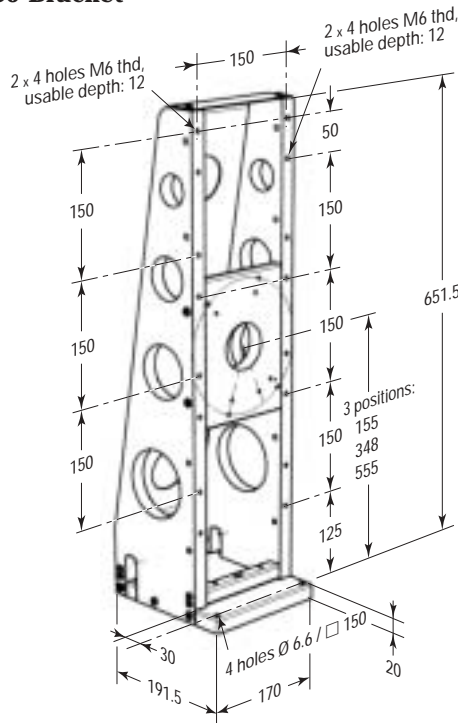

EQ120 & EQ180

Right Angle Brackets for ILS & IMS Stages

Key Features

- *Black anodized aluminum brackets for vertical mounting of ILS, IMS, and RV series stages*
- *Compatible with metric and English products*
- *Extra light and stiff design*
- *One version fits all travels (EQ180 only for IMS300 and IMS400)*
- *Vertical arm adjustable for perfect orthogonal alignment*

XZ assembly made of an IMS600 stage, one EQ180 bracket and one vertical mounted IMS400 stage.

Ordering Information

Model	Horizontal mounting compatibility	Vertical mounting compatibility	Weight
EQ120	ILS (remove the stage top plate); IMS	ILS (all travel); RV80; RV120	3.1 kg
EQ180	IMS (remove the stage top plate)	IMS300; IMS400; RV120; RV160	9.6 kg

XYZ assembly made of two IMS stages, one EQ120 bracket and one vertical mounted ILS250 stage.

XΘY assembly made of an ILS250 translation stage, an EQ120 bracket and an RV80 rotation stage.

EQ120 Bracket

EQ120 Interface Plate

EQ180 Bracket

EQ180 Interface Plate

Newport Corporation, 1791 Deere Avenue, Irvine, CA 92606

Telephone: 800-222-6440, 949-863-3144, Facsimile: 949-253-1680, sales@newport.com

Newport Corporation, Irvine, California, has been certified compliant with ISO 9001 by the British Standards Institution.