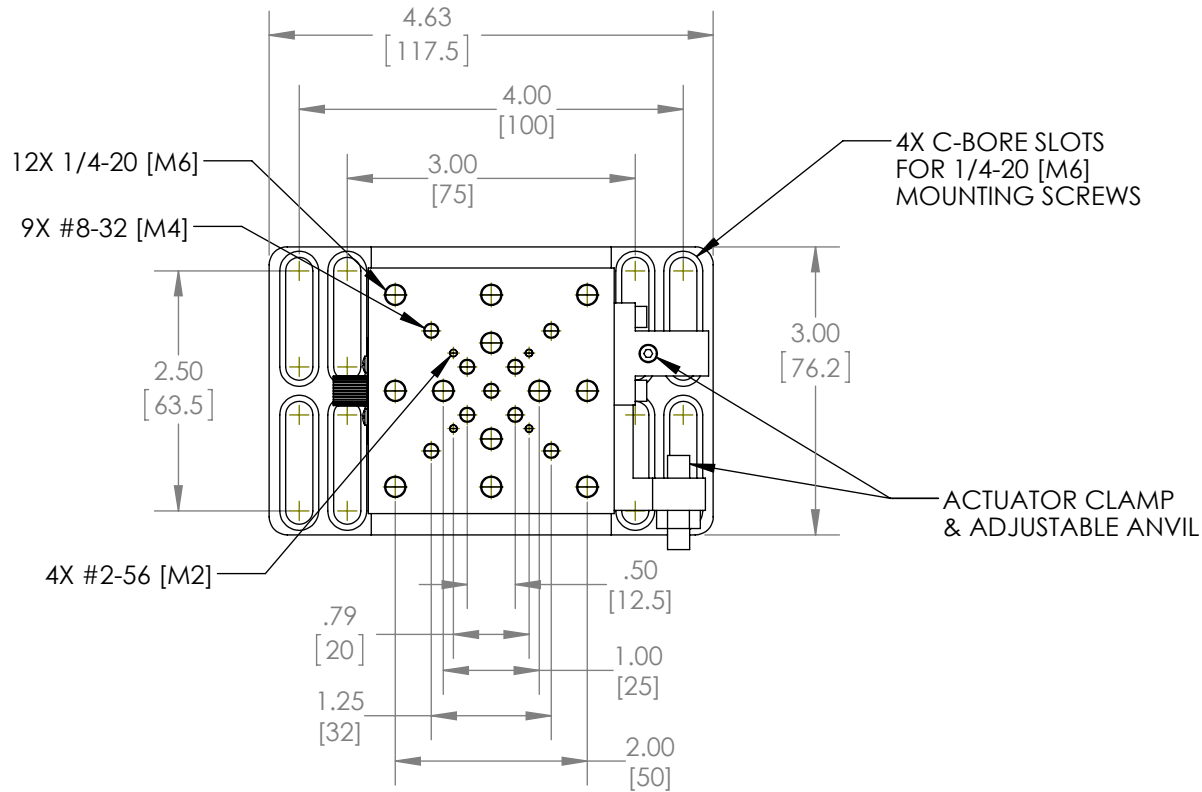

MODEL # 9063-X [9063-X-M]

Gothic-Arch X Translation Stage,
65 x 65mm Platform, 1/4-20 (M6),
& #8-32 (M4) Threads

THIRD ANGLE
PROJECTION