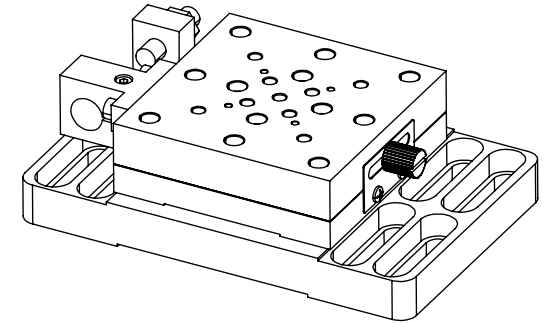

MODEL # 9063-X [9063-X-M]

Gothic-Arch X Translation Stage,
65 x 65mm Platform, 1/4-20 (M6),
& #8-32 (M4) Threads

THIRD ANGLE
PROJECTION