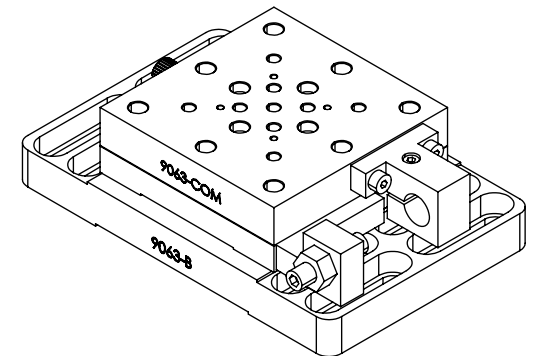

MODEL # 9063-X [9063-X-M]

Gothic-Arch X Translation Stage,
65 x 65mm Platform, 1/4-20 (M6),
& #8-32 (M4) Threads

THIRD ANGLE
PROJECTION