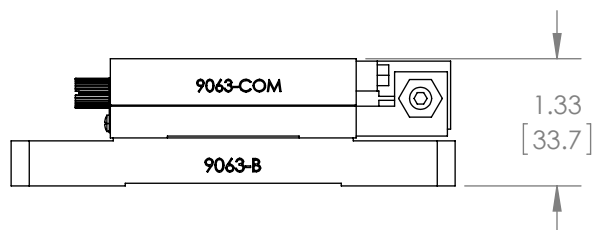

MODEL # 9063-X [9063-X-M]

Gothic-Arch X Translation Stage,
65 x 65mm Platform, 1/4-20 (M6),
& #8-32 (M4) Threads

THIRD ANGLE
PROJECTION