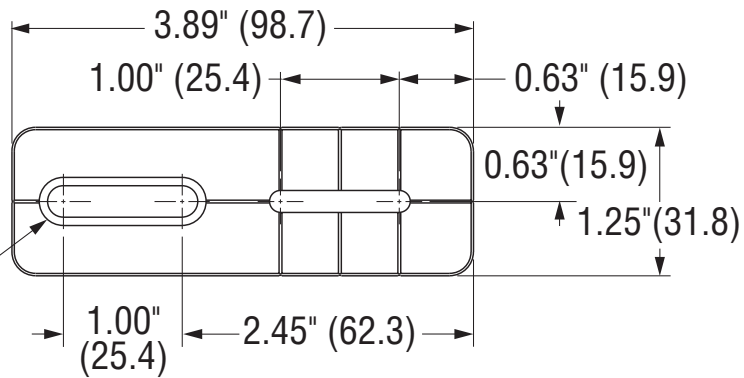

counterbored slot
for 1/4-20 (M6)
socket head cap

counterbored slot
for 8-32 (M4)
socket head cap