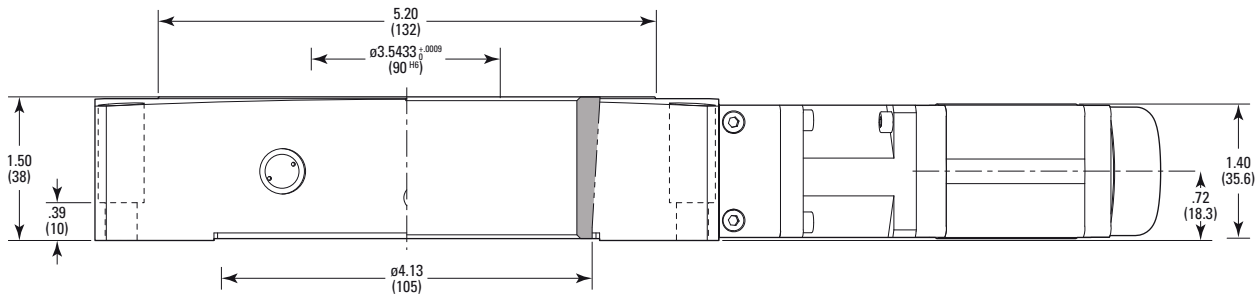

6.50 (165)
6.0 (152.4)
5.91 (150)
2.95 (75)

SUB-D15M CONNECTOR

3.15 (80)
.85 (21.5)

.57 (14.5)

Ø1.34 (34)

.41 (10.5)

-A-

4 SLOTS Ø.31 (7.8)
C'BORED Ø.45 (11.5)

4 HOLES M4 THD
ON Ø4.92 (125),
DEPTH: .24 (6)

4 HOLES M6 THD,
DEPTH: .24 (6)

MODEL SHOWN: URS150BPP

DIMENSIONS IN INCHES (AND MILLIMETERS)

SCALE 1:2

A