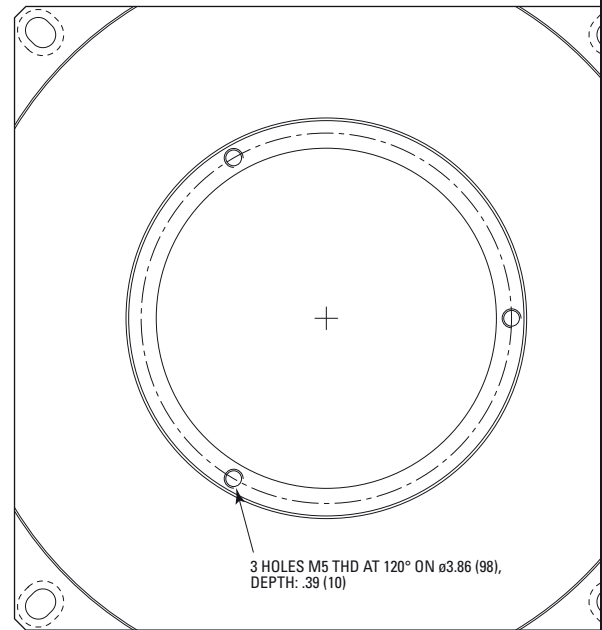

6.50 (165)
6.0 (152.4)
5.91 (150)
2.95 (75)

SUB-D15M CONNECTOR

3.15 (80)
.85 (21.5)

.57 (14.5)

Ø1.34 (34)

.41 (10.5)

-A-

4 SLOTS Ø.31 (7.8)
C'BORED Ø.45 (11.5)

4 HOLES M4 THD
ON Ø4.92 (125),
DEPTH: .24 (6)

4 HOLES M6 THD,
DEPTH: .24 (6)

MODEL SHOWN: URS150BPP

DIMENSIONS IN INCHES (AND MILLIMETERS)

SCALE 1:2

A