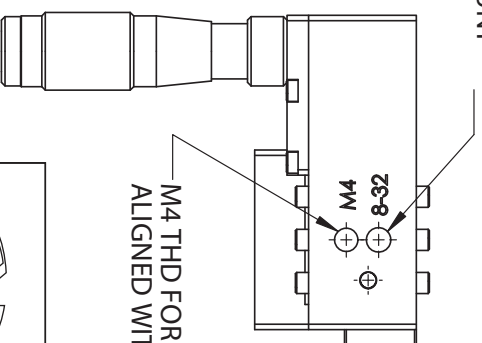

#8-32 THD FOR POST MOUNT
ALIGNED WITH OPTICS CL

Newport