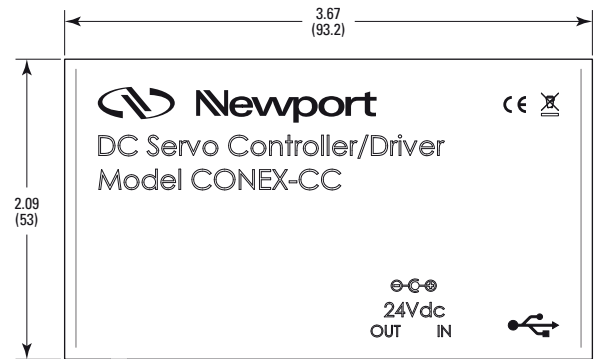

TOP VIEW SHOWN WITH RETAINING RINGS

BOTTOM VIEW SHOWN WITHOUT RETAINING RINGS

MODEL SHOWN: CONEX-SR50CC

DIMENSIONS IN INCHES (AND MILLIMETERS)

SCALE 3:4