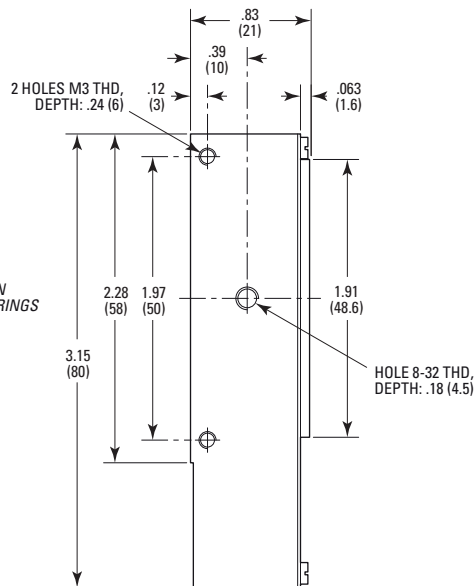

TOP VIEW SHOWN WITH RETAINING RINGS

BOTTOM VIEW SHOWN WITHOUT RETAINING RINGS

MODEL SHOWN: CONEX-SR50CC

DIMENSIONS IN INCHES (AND MILLIMETERS)

SCALE 3:4