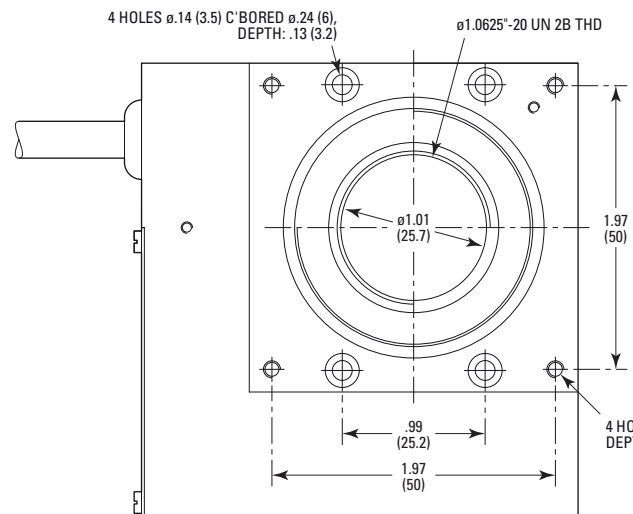

TOP VIEW SHOWN WITH RETAINING RINGS

BOTTOM VIEW SHOWN WITHOUT RETAINING RINGS

MODEL SHOWN: CONEX-SR50CC

DIMENSIONS IN INCHES (AND MILLIMETERS)

SCALE 3:4