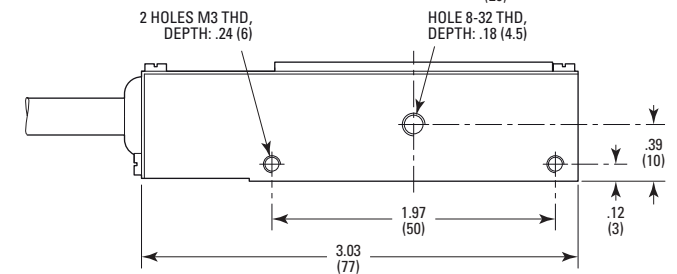

TOP VIEW SHOWN WITH RETAINING RINGS

BOTTOM VIEW SHOWN WITHOUT RETAINING RINGS

MODEL SHOWN: CONEX-SR50CC

DIMENSIONS IN INCHES (AND MILLIMETERS)

SCALE 3:4