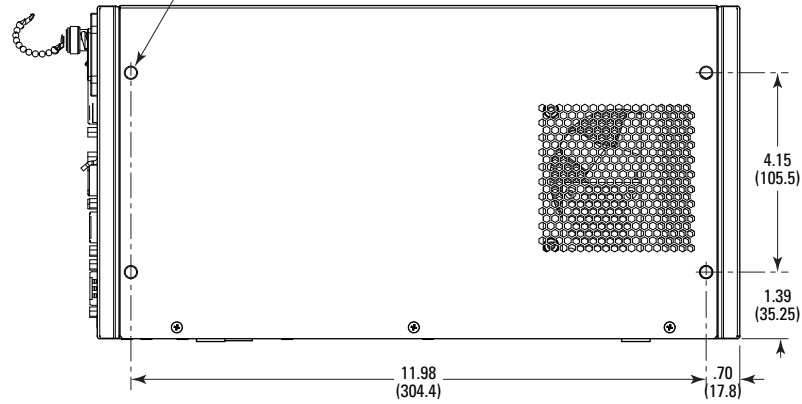

2 x 4 M6 THD, USABLE DEPTH <.39 (10)

MODEL SHOWN: XPS-RL4X
 DIMENSIONS IN INCHES (AND MILLIMETERS)
 0 1.0 2.0 3.0 4.0 IN.
 0 50 100 (MM)
 SCALE 1=4