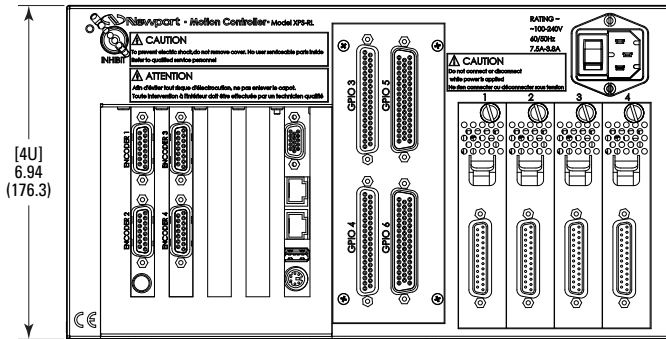

2 x 4 M6 THD, USABLE DEPTH <.39 (10)

MODEL SHOWN: XPS-RL4X
 DIMENSIONS IN INCHES (AND MILLIMETERS)
 0 1.0 2.0 3.0 4.0 IN.
 0 50 100 (MM)
 SCALE 1=4