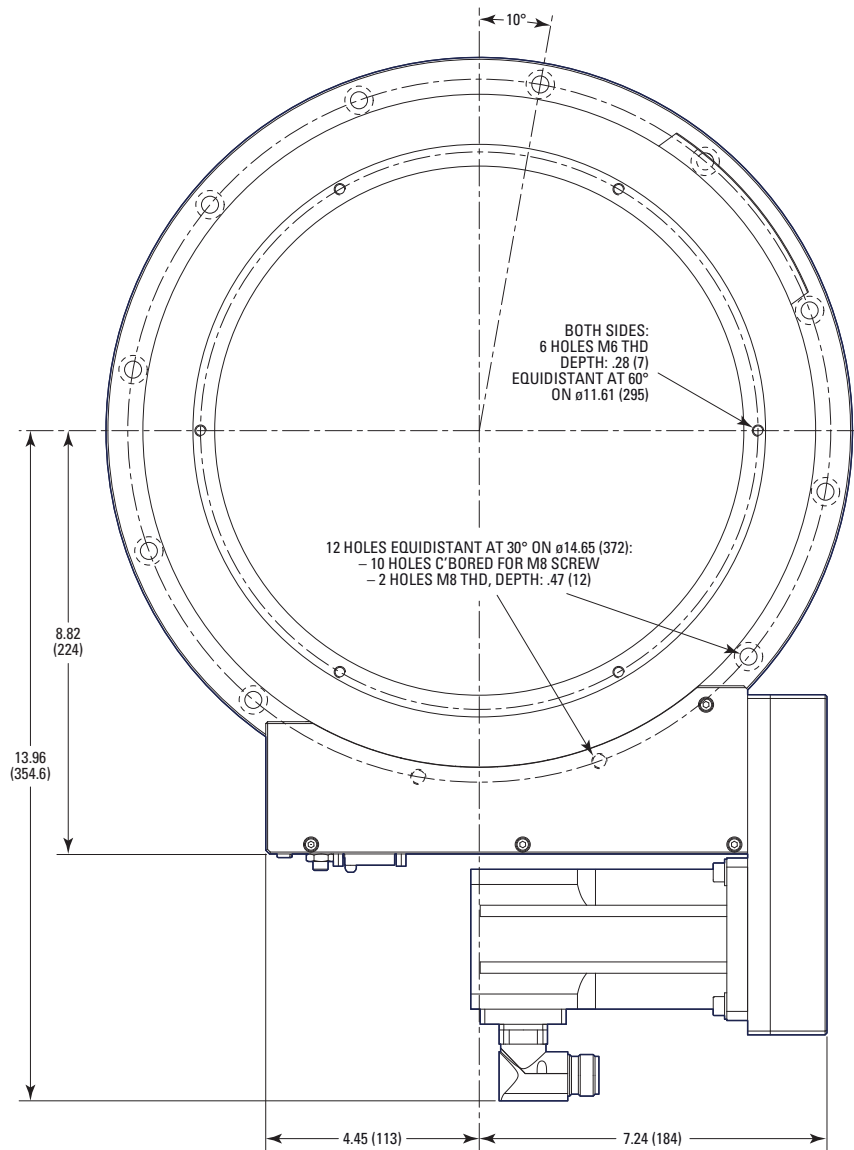

- TOP VIEW -

- FRONT VIEW -

MODEL SHOWN: RVU350-HS

DIMENSIONS IN INCHES (AND MILLIMETERS)

SCALE 1:4

 Newport