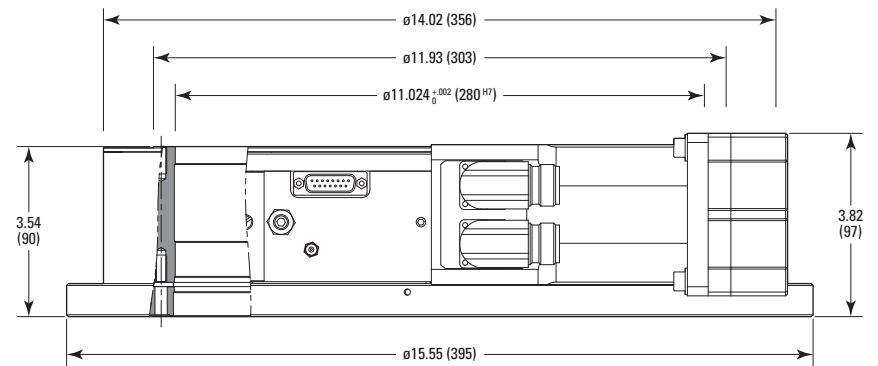

- TOP VIEW -

- FRONT VIEW -

MODEL SHOWN: RVU350-HS

DIMENSIONS IN INCHES (AND MILLIMETERS)

SCALE 1:4

 Newport