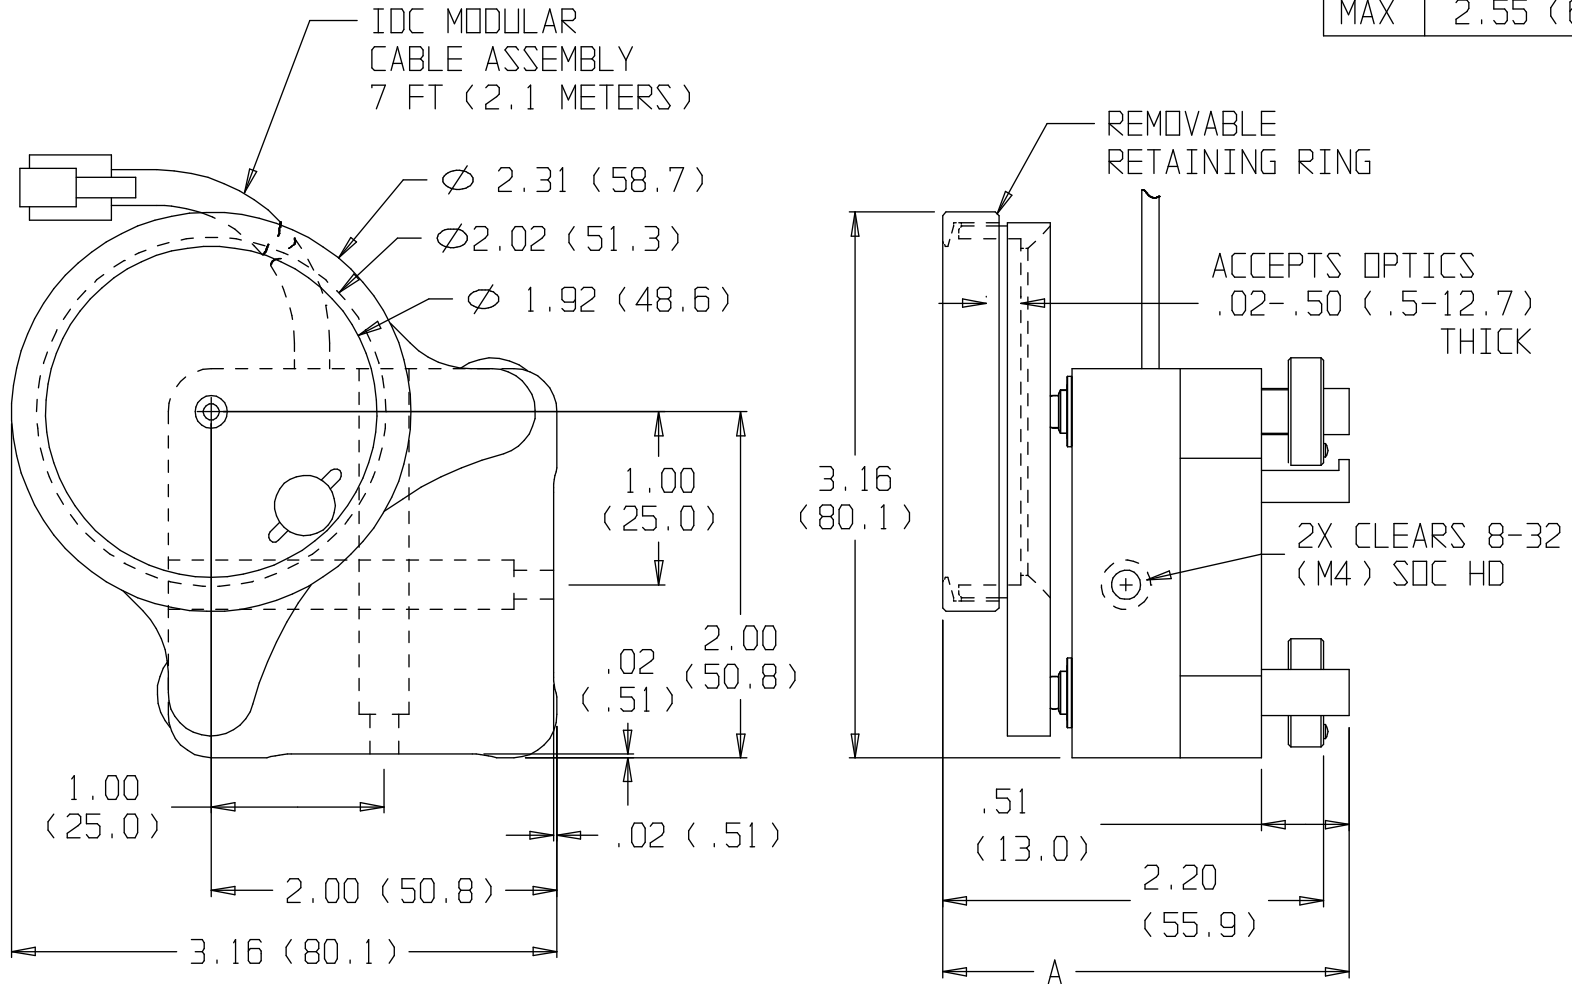

	A
MIN	2.25 (57.2)
MAX	2.55 (64.8)

8853(M) 2" GIMBAL OPTIC MOUNT

[V] New Focus™