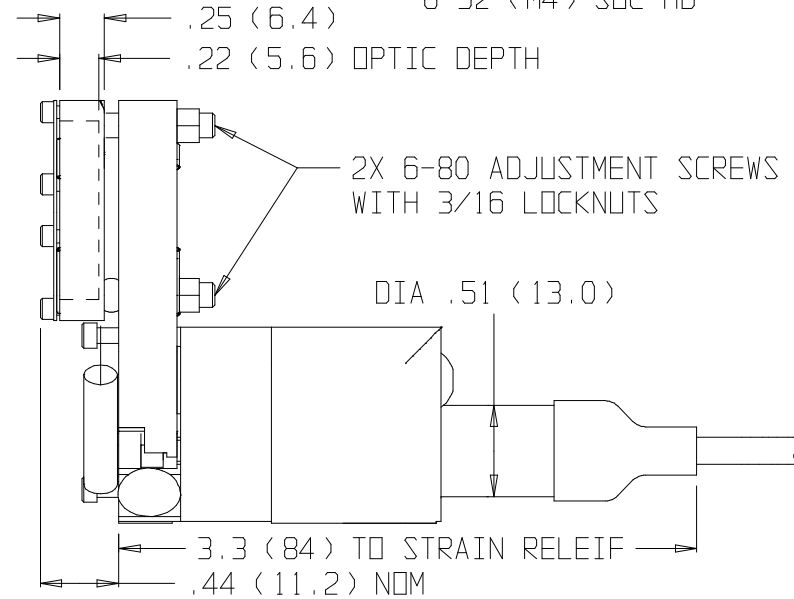

ACCEPTS DIA 1.0
(25.4) OPTICS
CLEAR APERTURE
DIA .90 (22.9)

8892-K Motorized Flipper Optical Mount

1.0 in. diameter

Unless otherwise noted, dimensions are in inches with metric dimensions in mm in brackets