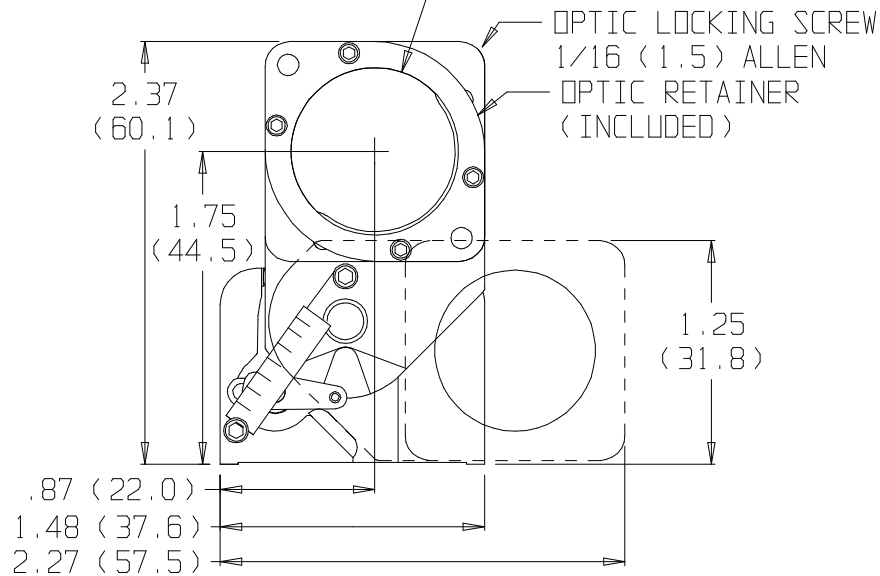

ACCEPTS DIA 1.0
(25.4) OPTICS
CLEAR APERTURE
DIA .90 (22.9)

8892-K Motorized Flipper Optical Mount

1.0 in. diameter

Unless otherwise noted, dimensions are in inches with metric dimensions in mm in brackets