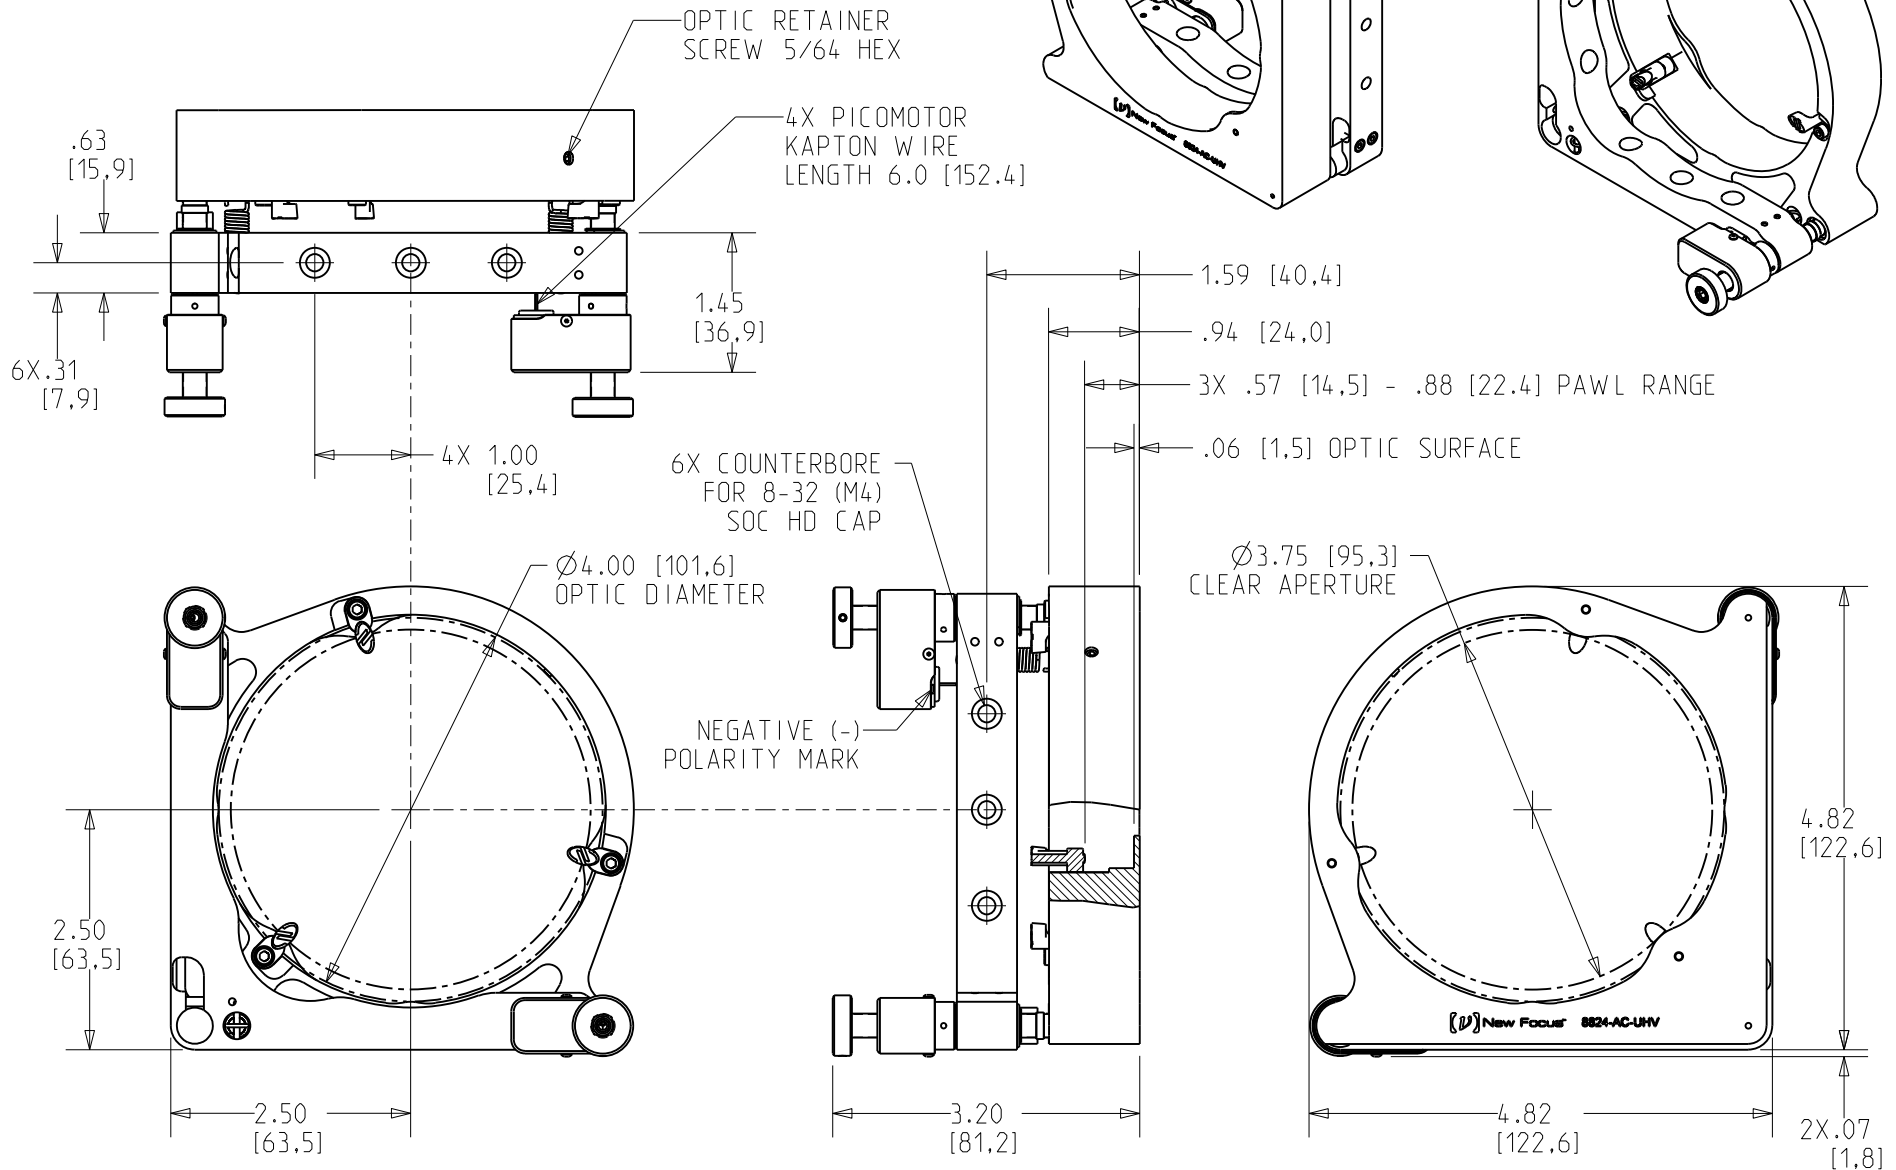

New Focus™

A Newport Corporation Brand

SCALE 1:2 [REV A]

8824-AC-UHV. MOUNT. 4 IN. AC. UHV. PICOMOTOR

©2009 NEWPORT CORP.. ALL RIGHTS RESERVED.

Unless otherwise noted, dimensions are in inches with metric dimensions in mm in brackets