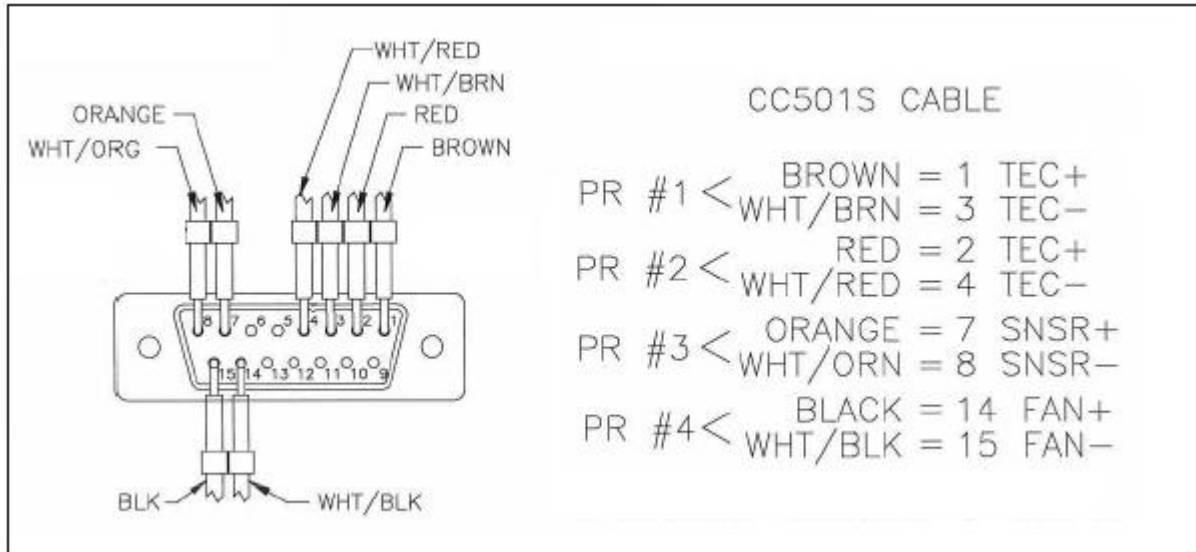

CC501S Unterminated Cable

Wiring Detail

TEC+: Thermoelectric Cooler Module Positive Terminal

TEC-: Thermoelectric Cooler Module Negative Terminal

SNSR+: Temperature Sensor Positive Terminal

SNSR-: Temperature Sensor Negative Terminal

FAN+: External Fan Power Supply Positive Terminal

FAN-: External Fan Power Supply Negative Terminal