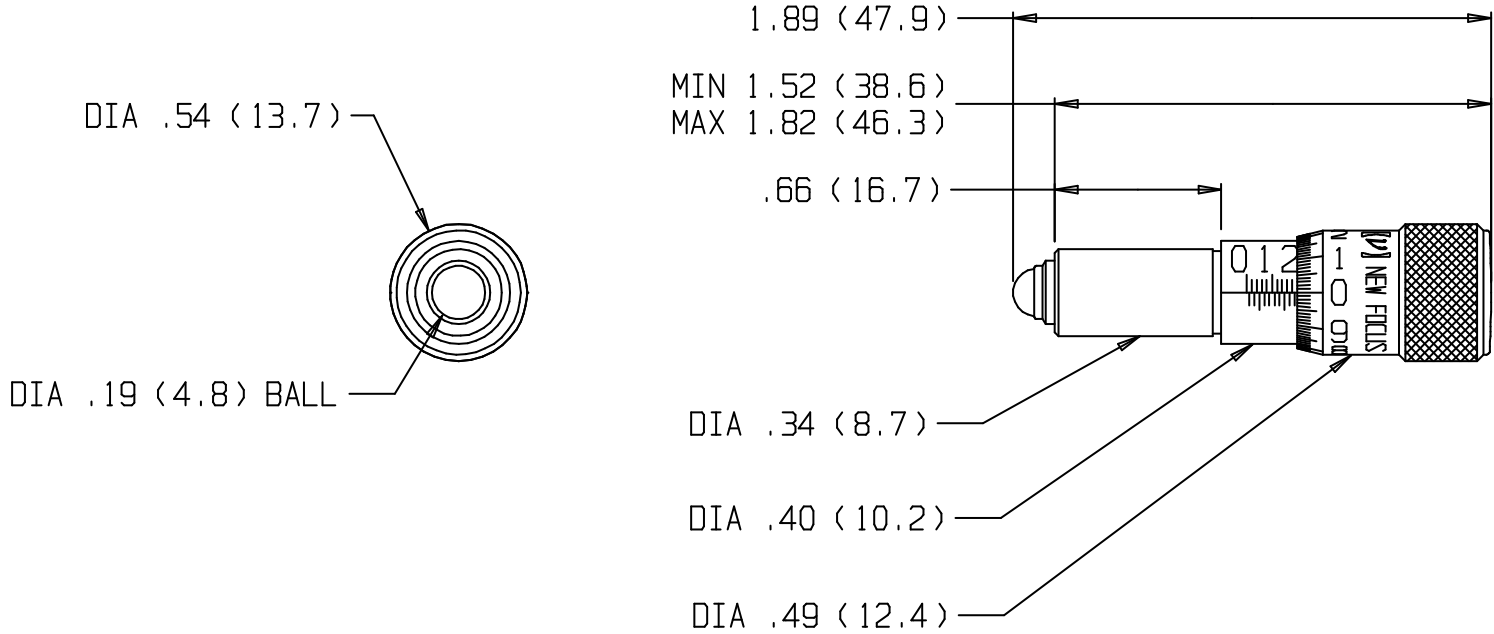

TOTAL TRAVEL: .300 (7.6)
RESOLUTION: .0001" (.00254)

9351 MICROMETER SCREW SET