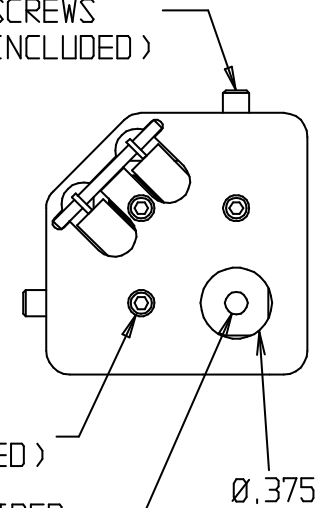

2X X-Y ADJUSTMENT SCREWS
 1/16 (1.5) ALLEN (INCLUDED)

3X TILT ADJUSTMENT SCREWS
 1/16 (1.5) ALLEN (INCLUDED)

FOR DIA .12 (3.0) FIBER
 COLLIMATOR (NOT INCLUDED)

9016(M) TINY FIBER LAUNCHER