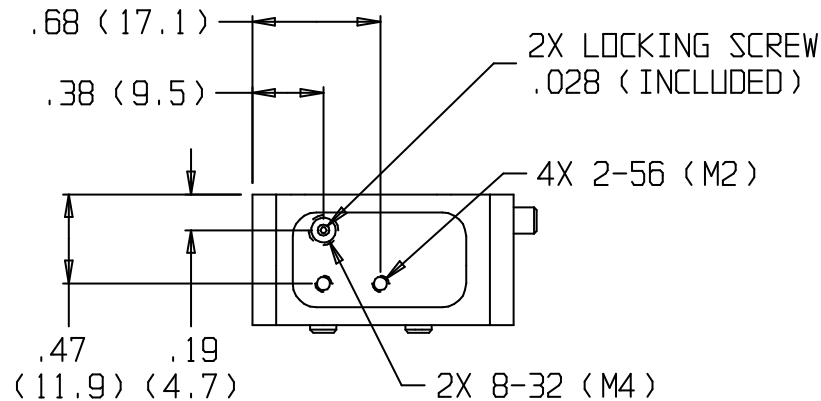

2X X-Y ADJUSTMENT SCREWS
 1/16 (1.5) ALLEN (INCLUDED)

3X TILT ADJUSTMENT SCREWS
 1/16 (1.5) ALLEN (INCLUDED)

FOR DIA .12 (3.0) FIBER
 COLLIMATOR (NOT INCLUDED)

9016(M) TINY FIBER LAUNCHER