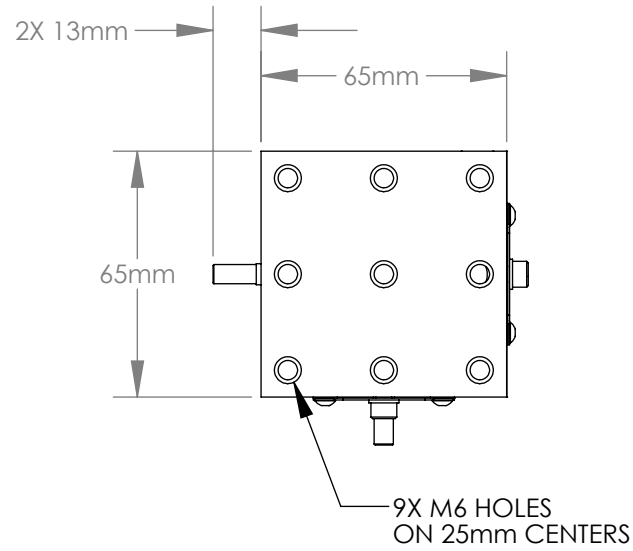

M-DS65-XY

RIGHT-HANDED VERSION

2X 1/8" HEX KEY ADJUSTING SCREWS

BOTTOM VIEW