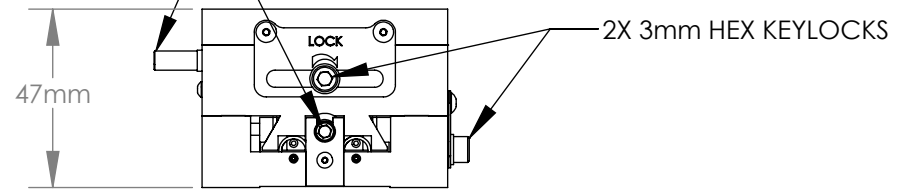

M-DS65-XY

RIGHT-HANDED VERSION

2X 1/8" HEX KEY ADJUSTING SCREWS

BOTTOM VIEW