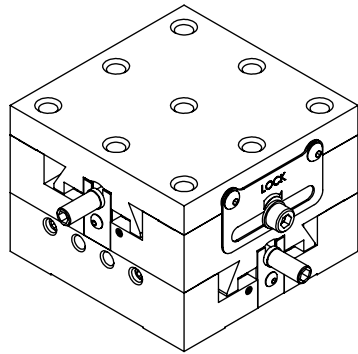

M-DS65-XY

RIGHT-HANDED VERSION

2X 1/8" HEX KEY ADJUSTING SCREWS

BOTTOM VIEW