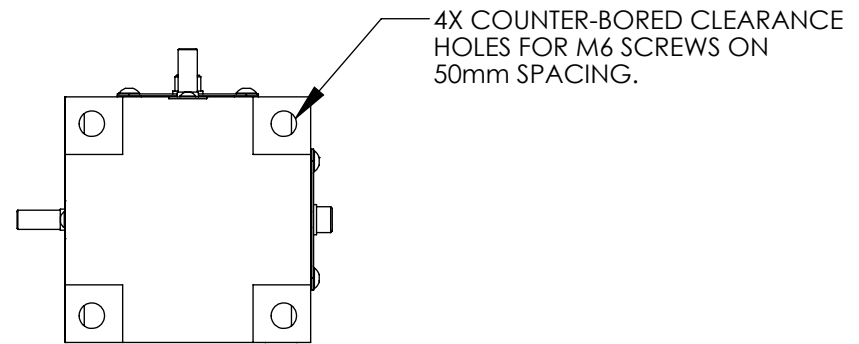

M-DS65-XY

RIGHT-HANDED VERSION

2X 1/8" HEX KEY ADJUSTING SCREWS

BOTTOM VIEW