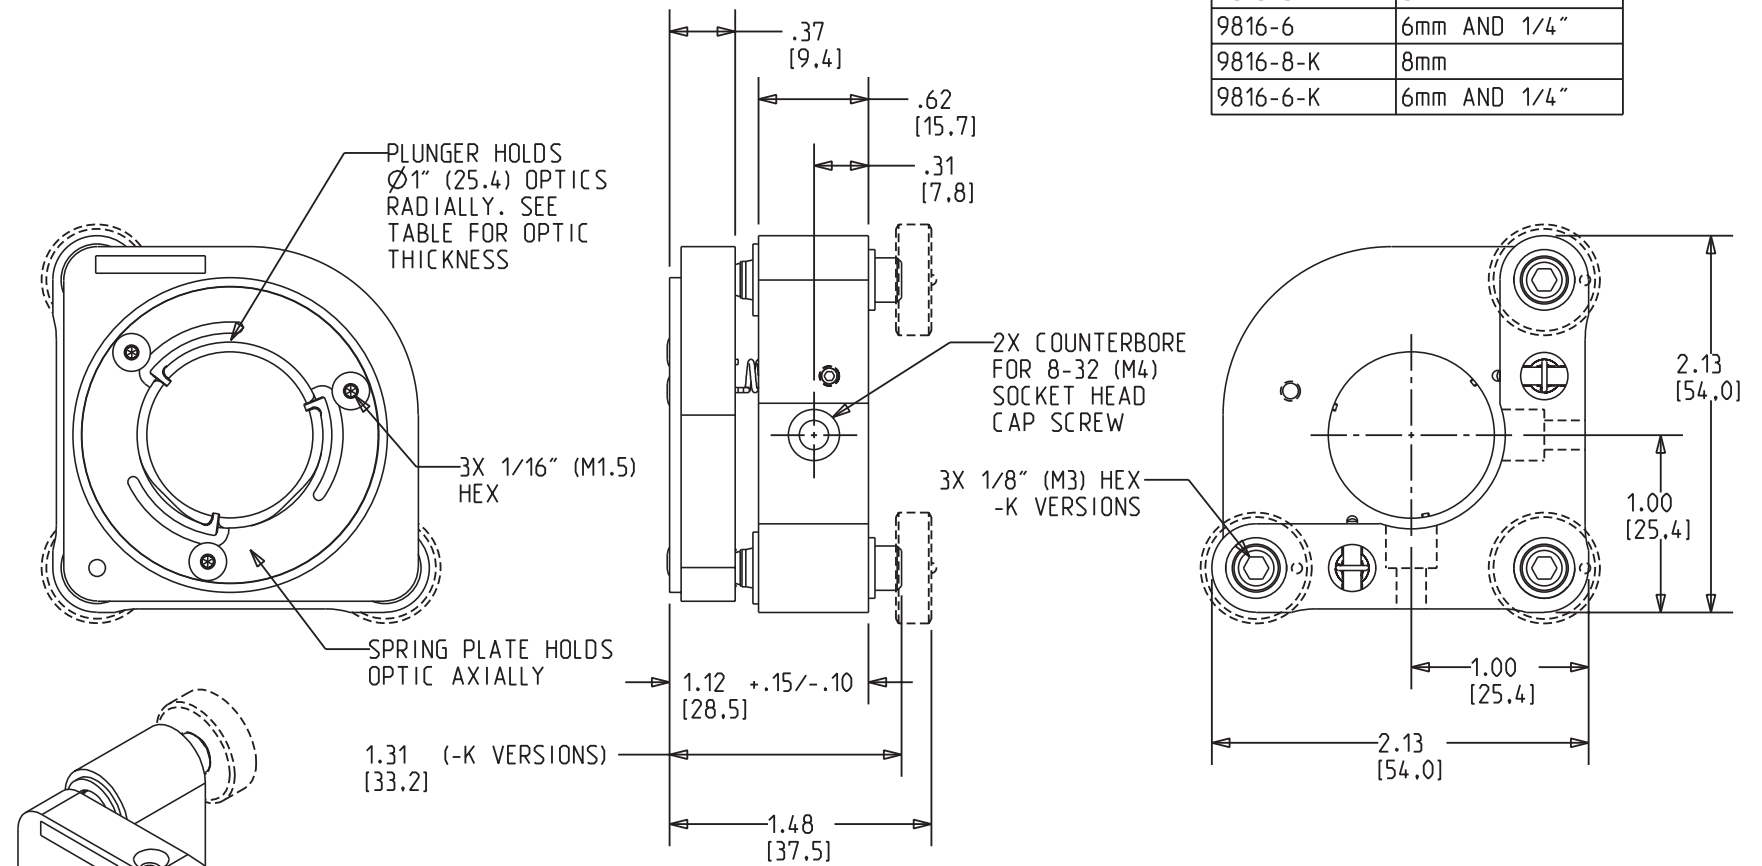

MODEL	OPTIC THICKNESS
9816-8	8mm
9816-6	6mm AND 1/4"
9816-8-K	8mm
9816-6-K	6mm AND 1/4"

9816 1" CENTER MOUNT

NEW FOCUS, Inc.

Unless otherwise noted, dimensions are in inches with metric dimensions in mm in brackets