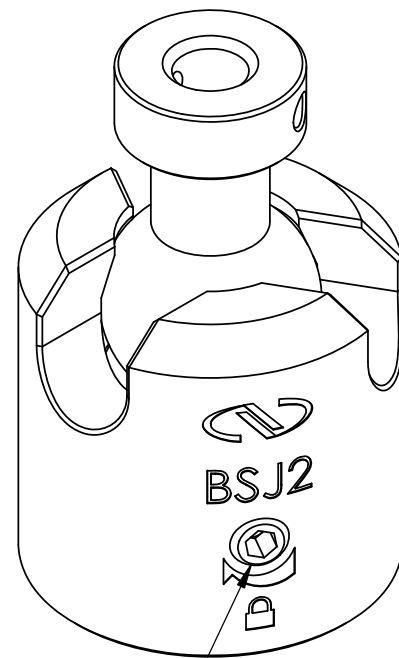

MODEL: BSJ2

MODEL: M-BSJ2

SINGLE 5/64 [2] HEX FOR SOCKET JOIN LOCKING

SINGLE 5/64 [2] HEX FOR SOCKET JOIN LOCKING