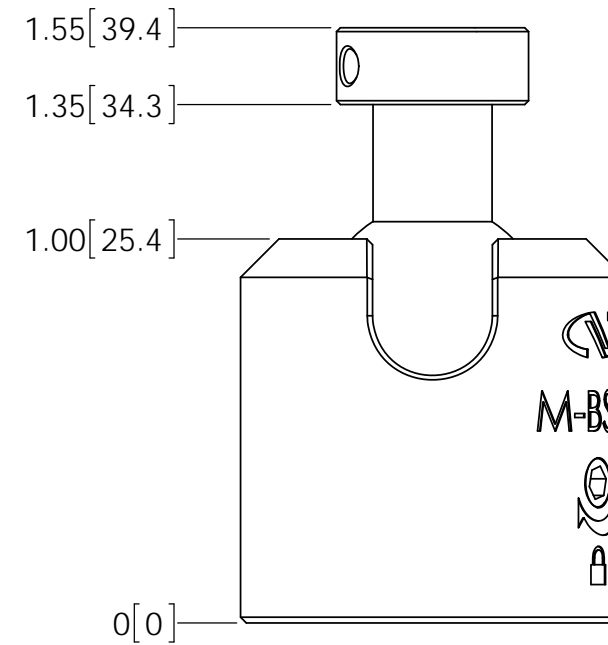

MODEL: BSJ2

MODEL: M-BSJ2

SINGLE 5/64 [2] HEX FOR SOCKET JOIN LOCKING

SINGLE 5/64 [2] HEX FOR SOCKET JOIN LOCKING