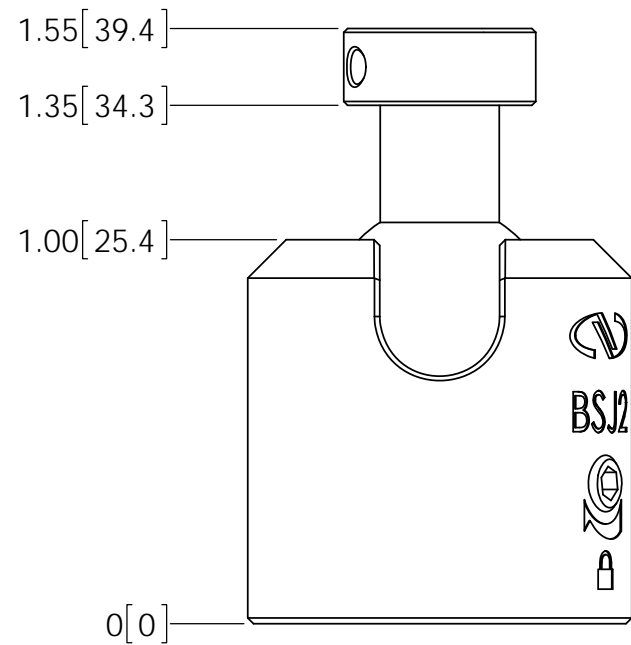

MODEL: BSJ2

MODEL: M-BSJ2

SINGLE 5/64 [2] HEX FOR SOCKET JOIN LOCKING

SINGLE 5/64 [2] HEX FOR SOCKET JOIN LOCKING