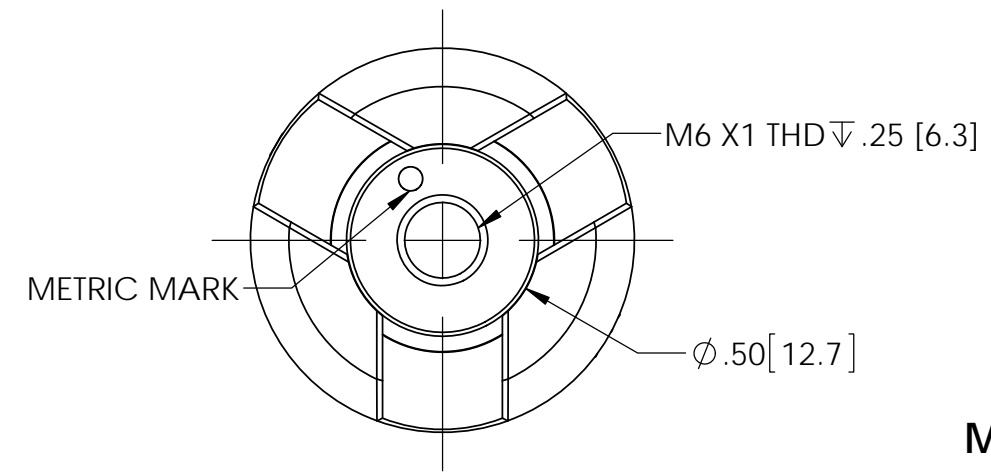

MODEL: BSJ2

MODEL: M-BSJ2

SINGLE 5/64 [2] HEX FOR SOCKET JOIN LOCKING

SINGLE 5/64 [2] HEX FOR SOCKET JOIN LOCKING