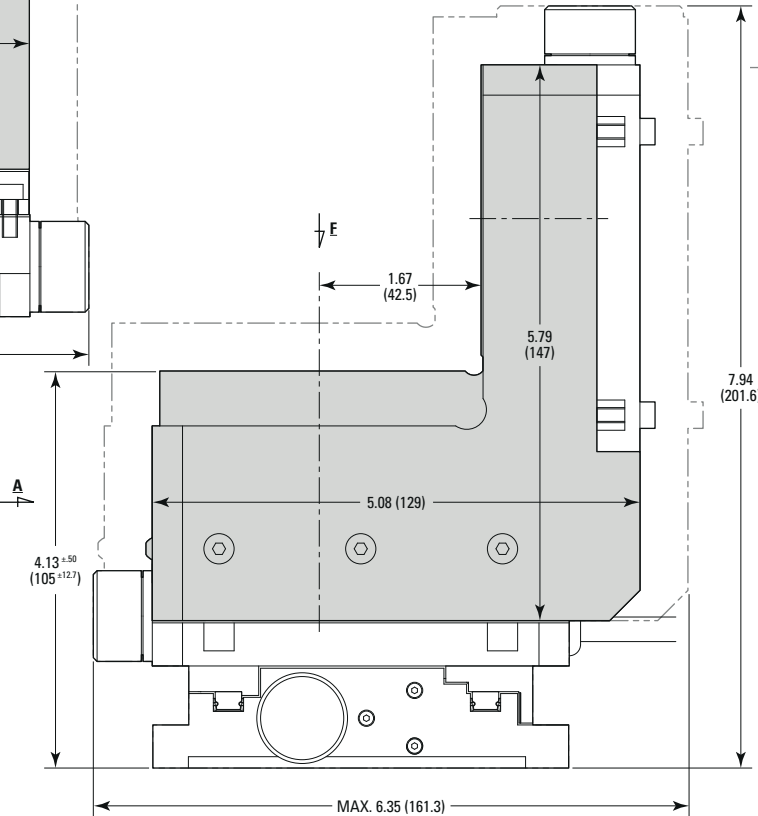

**ENCODER**  
3 x SUB-D15M CONNECTOR,  
CABLE LENGTH 9.8 FT (3 M)

**MOTOR & SENSORS**  
3 x SUB-D25M CONNECTORS,  
CABLE LENGTH 4.9 FT (1.5 M)

**MODEL SHOWN: M-VP-25XL-XYZR**  
DIMENSIONS IN INCHES (AND MILLIMETERS)