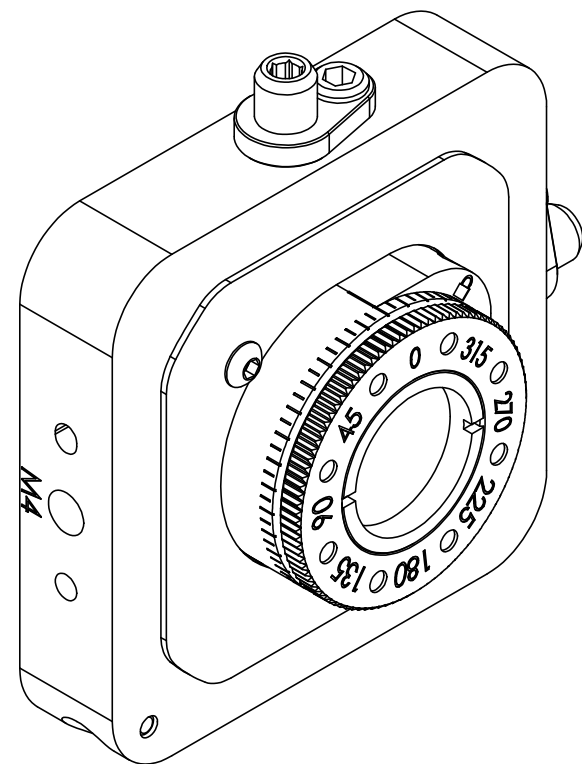

MODEL LPXYR-05H

SECTION A-A

5/64[2] HEX FOR ADJUSTMENT LOCKING

.05[1.3]HEX FOR ROTATION LOCK

5/64[2] HEX, 100TPI SCREWS FOR X/Y ADJUSTMENT

MODEL M-LPXYR-05H