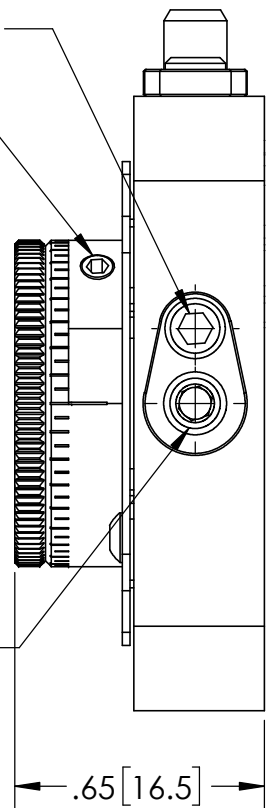

MODEL LPXYR-05H

SECTION A-A

5/64[2] HEX FOR ADJUSTMENT LOCKING

.05[1.3]HEX FOR ROTATION LOCK

5/64[2] HEX, 100TPI SCREWS FOR X/Y ADJUSTMENT

MODEL M-LPXYR-05H