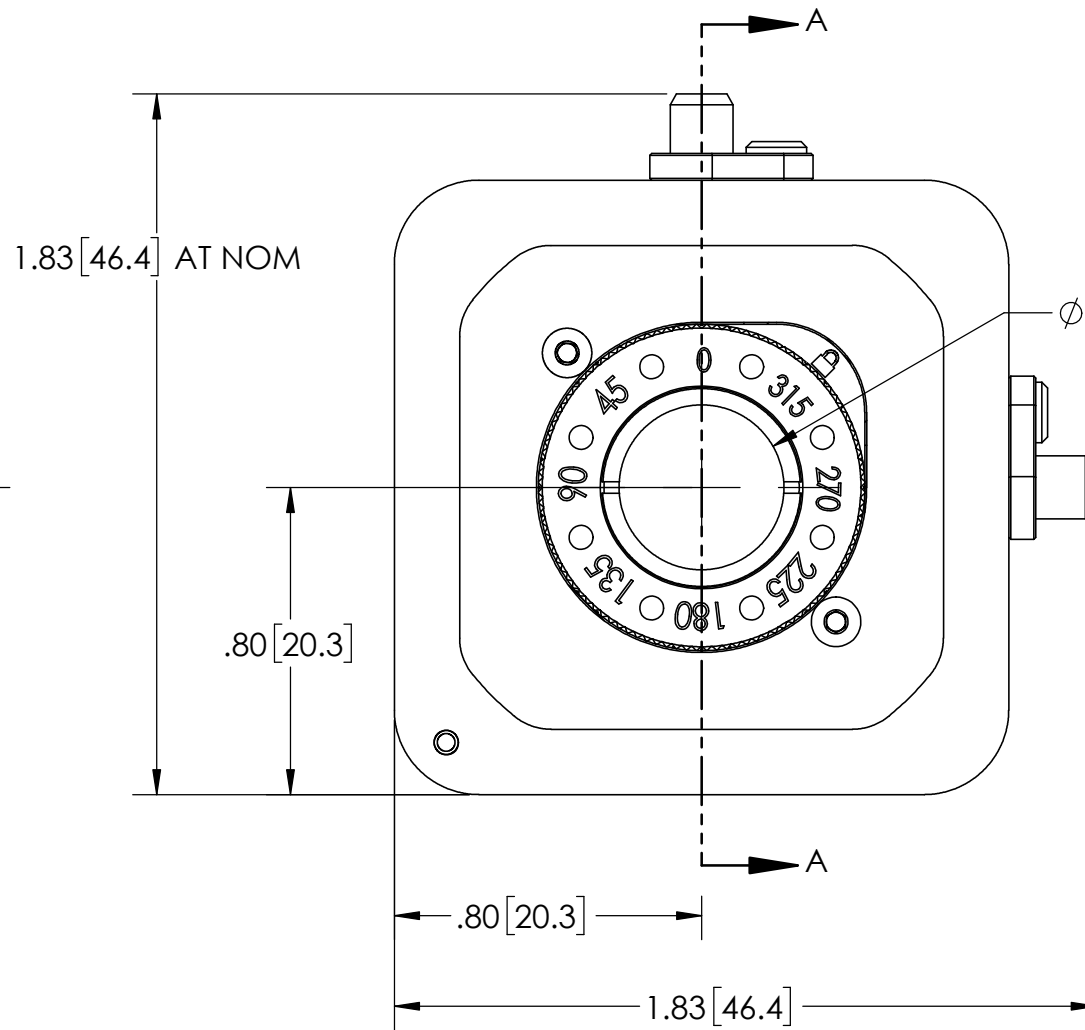

MODEL LPXYR-05H

SECTION A-A

5/64[2] HEX FOR ADJUSTMENT LOCKING

.05[1.3]HEX FOR ROTATION LOCK

5/64[2] HEX, 100TPI SCREWS FOR X/Y ADJUSTMENT

MODEL M-LPXYR-05H