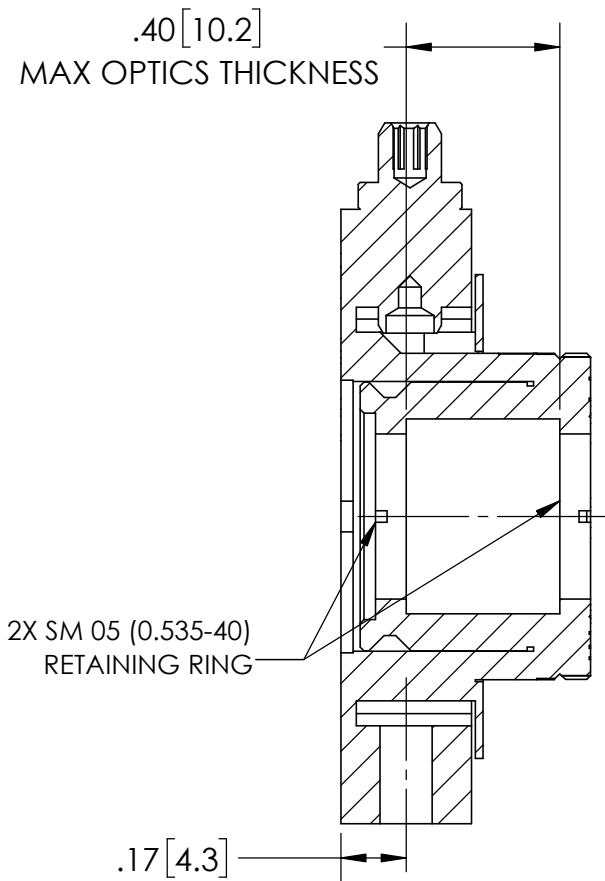

MODEL LPXYR-05H

SECTION A-A

5/64[2] HEX FOR ADJUSTMENT LOCKING

.05[1.3]HEX FOR ROTATION LOCK

5/64[2] HEX, 100TPI SCREWS FOR X/Y ADJUSTMENT

MODEL M-LPXYR-05H