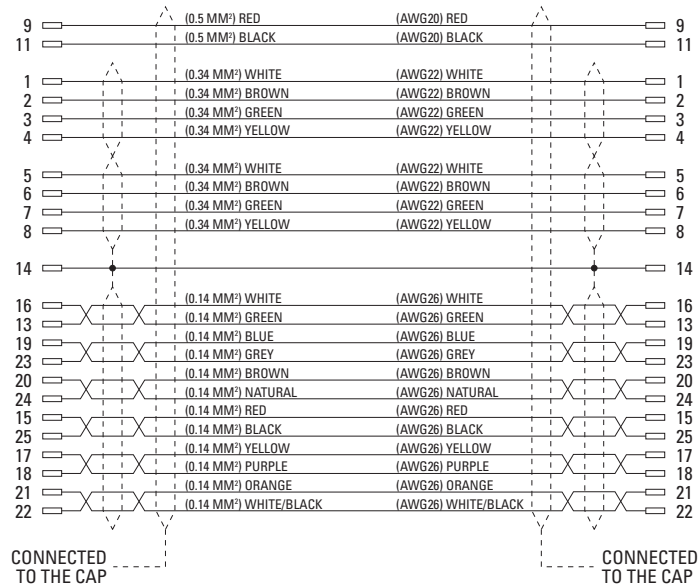

**SUB-D25M
CONNECTOR**

**SUB-D25F
CONNECTOR**

MODEL SHOWN: MMCABLE-3
DIMENSIONS IN INCHES (AND MILLIMETERS)